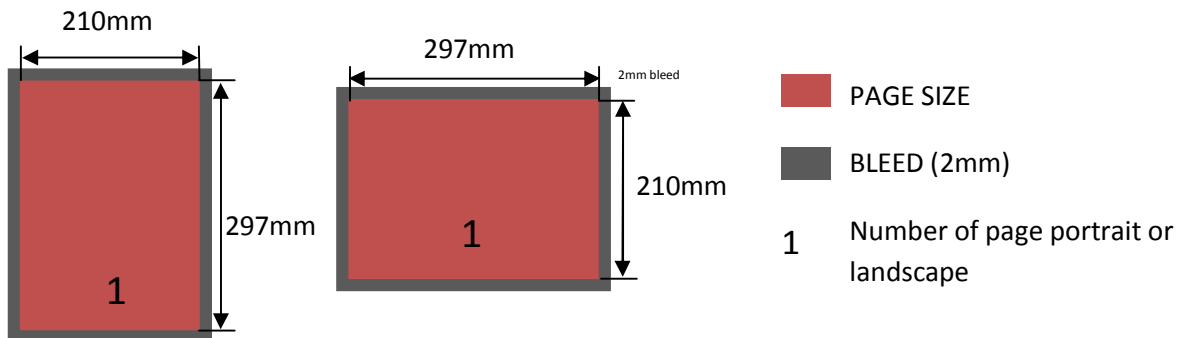

LETTERHEADS

Single sided print 90gsm Product Specification

Quantity	Single Sided 90gsm	Letterheads 90gsm
250	£52.34	Natural premium paper
500	£59.32	Single sided print
1000	£71.95	Full Colour CMYK
2500	£97.62	297 x 210 mm A4 size
5000	£139.97	Plus add an extra 2mm bleed for trimming

Print data:

Not less than 300 DPI as PDF, JPEG or TIFF in the CMYK colour range with the colour profile "ISO Coated v2 (Fogra 39 L)". Please do not use any spot colours or special colours.

We shall not be liable for errors in printing due to any other type of printing data. Create outlines on all fonts

Paper &

90gsm - Natural premium paper Single sided print

Processing:

Trimming