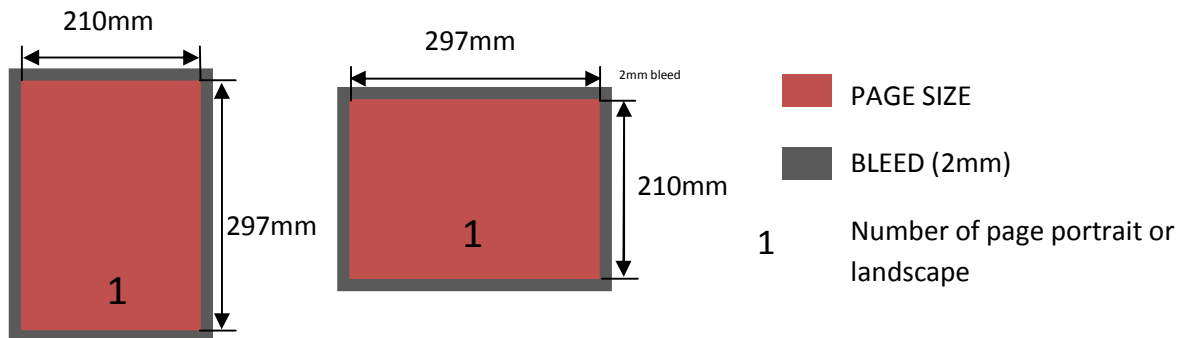

## **LETTERHEADS**

### **Single sided print 120gsm Product Specification**

Quantity	Single Sided 120gsm	Letterheads 120gsm Exceptional Quality
250	£58.86	Natural premium paper
500	£65.94	Single sided print
1000	£84.97	Full Colour CMYK
2500	£124.17	297 x 210 mm A4 size
5000	£190.46	Plus add an extra 2mm bleed for trimming

Paper &

120gsm - Natural premium paper Single sided print

Processing:

Trimming