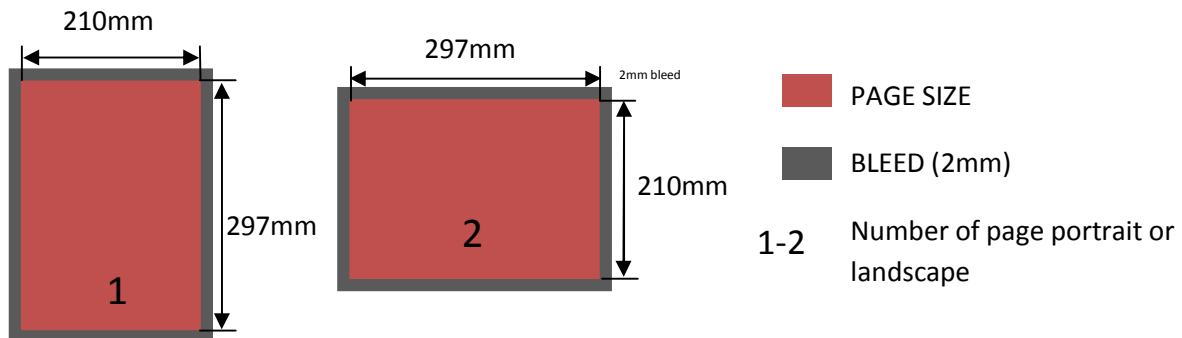

LETTERHEADS

Double sided print 90gsm Product Specification

Quantity	Double Sided 90gsm	Letterheads 90gsm
250	£75.71	Natural premium paper
500	£79.76	Double sided print
1000	£96.13	Full Colour CMYK
2500	£126.13	297 x 210 mm A4 size
5000	£176.72	Plus add an extra 2mm bleed for trimming

Print data:

Not less than 300 DPI as PDF, JPEG or TIFF in the CMYK colour range with the colour profile "ISO Coated v2 (Fogra 39 L)". Please do not use any spot colours or special colours.

We shall not be liable for errors in printing due to any other type of printing data. Create outlines on all fonts

Paper &

90gsm - Natural premium paper Double sided print

Processing:

Trimming