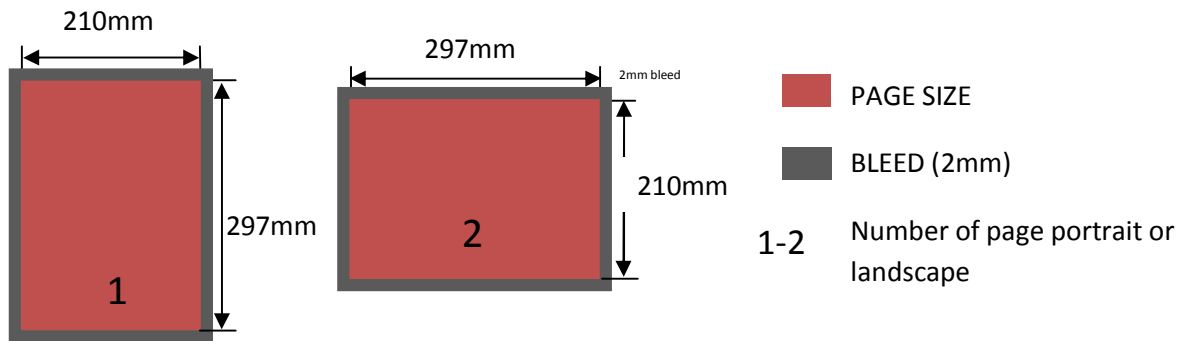

LETTERHEADS

Double sided print 120gsm Product Specification

Quantity	Double Sided 120gsm	Letterheads 120gsm Exceptional Quality Natural premium paper Double sided print
250	£82.07	Full Colour CMYK
500	£88.28	297 x 210 mm A4 size
1000	£107.96	Plus add an extra 2mm bleed for trimming
2500	£151.28	
5000	£224.46	

Print data:

Not less than 300 DPI as PDF, JPEG or TIFF in the CMYK colour range with the colour profile "ISO Coated v2 (Fogra 39 L)". Please do not use any spot colours or special colours.

We shall not be liable for errors in printing due to any other type of printing data. Create outlines on all fonts.

Paper &

120gsm - Natural premium paper Double sided print

Processing:

Trimming