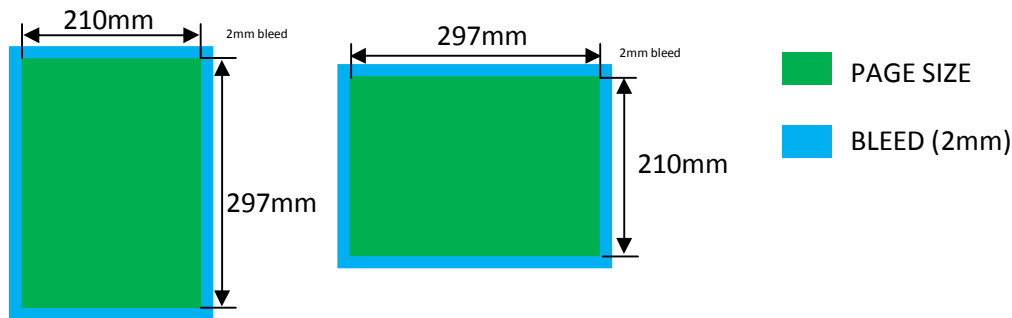

LETTERHEADS

Single or double sided – 90gsm 120gsm natural premium paper - Full colour CMYK

Pages:	297 x 210 mm A4 size + 2mm bleed around document for trimming Single/Double-sided print
Colour:	4/4-colour CMYK
Print data:	Not less than 300 DPI as PDF, JPEG or TIFF in the CMYK colour range with the colour profile "ISO Coated v2 (Fogra 39 L)". Please do not use any spot colours or special colours. Create outlines on all fonts. We shall not be liable for errors in printing due to any other type of printing data.
Paper:	90gsm – Good Quality 120gsm – High Quality
Cellophane Coating:	Selection
Processing:	Trimming

Quantity	Single Sided 90gsm	Double Sided 90gsm	Single Sided 120gsm	Double Sided 120gsm
250	£52.34	£75.71	£58.86	£82.07
500	£59.32	£79.76	£65.94	£88.28
1000	£71.95	£96.13	£84.97	£107.96
2500	£97.62	£126.13	£124.17	£151.28
5000	£139.97	£176.72	£190.46	£224.46