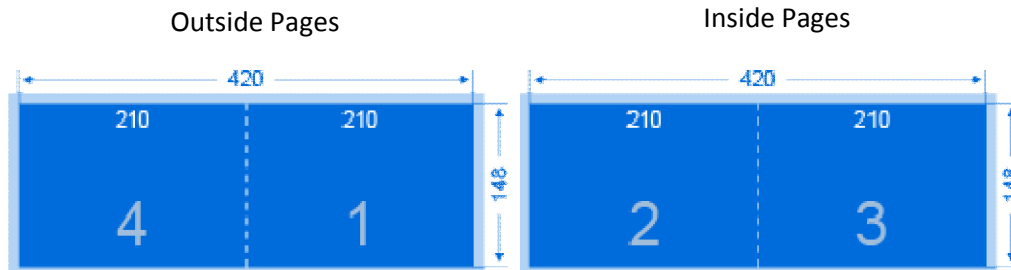

## **Folded Leaflet 210x148 4Page Horizontal**

170gsm Single fold – Full colour CMYK

- Page size in mm
- Bleed of 2 mm has to be added
- 1 Number of pages

Format: 420x148 mm Horizontal  
 Number of pages: 4 pages  
 Colour: 4/4-colour CMYK  
 Print data: Not less than 300 DPI as PDF, JPEG or TIFF in the CMYK colour range with the colour profile "ISO Coated v2 (Fogra 39 L)". Please do not use any spot colours or special colours.  
 We shall not be liable for errors in printing due to any other type of printing data.  
 Paper: 170 gsm glossy Create outlines around all fonts  
 Processing: Single fold

### **Folded Leaflet 420x148 4Page Horizontal Fact Sheet**