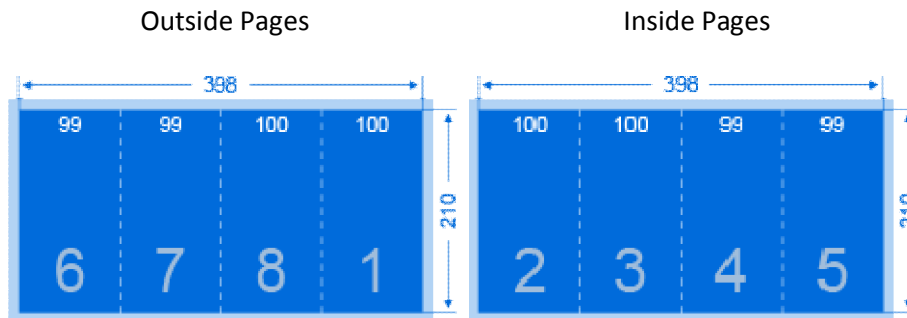

Folded Leaflet 210x100 8Page

170gsm Single fold – Full colour CMYK

- Page size in mm
- Bleed of 2 mm has to be added
- 1 Number of pages

Format: 210 x 100 mm
 Number of pages: 8 pages
 Colour: 4/4-colour CMYK
 Print data: Not less than 300 DPI as PDF, JPEG or TIFF in the CMYK colour range with the colour profile "ISO Coated v2 (Fogra 39 L)". Please do not use any spot colours or special colours.
 We shall not be liable for errors in printing due to any other type of printing data.
 Paper: 170 gsm glossy Create outlines around all fonts
 Processing: Single fold

Quantity	210 x 100 mm 8 pages
500	£209.32
1,000	£237.93
2,500	£288.71
5,000	£357.04
7,500	£449.05
10,000	£526.67
12,500	£603.69
15,000	£685.77
20,000	£832.70

Folded Leaflet 210x100 8Page Fact Sheet

The Printing Den