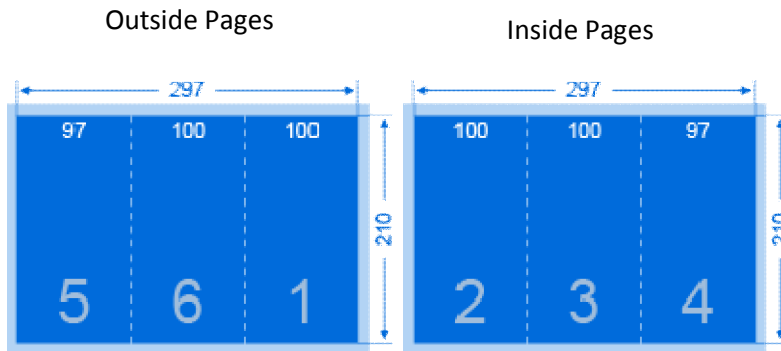

## **Folded Leaflet 210x100 6Page**

170gsm Single fold – Full colour CMYK

- Page size in mm
- Bleed of 2 mm has to be added
- 1 Number of pages

Format: 210 x 100 mm  
 Number of pages: 6 pages  
 Colour: 4/4-colour CMYK  
 Print data: Not less than 300 DPI as PDF, JPEG or TIFF in the CMYK colour range with the colour profile "ISO Coated v2 (Fogra 39 L)". Please do not use any spot colours or special colours.  
 We shall not be liable for errors in printing due to any other type of printing data.  
 Paper: 170 gsm glossy Create outlines around all fonts  
 Processing: Single fold

Quantity	210 x 100 mm 6 pages
500	£161.33
1,000	£183.87
2,500	£222.89
5,000	£288.50
7,500	£364.50
10,000	£423.00
12,500	£481.50
15,000	£540.00
20,000	£647.00

### **Folded Leaflet 210x100 6Page Fact Sheet**