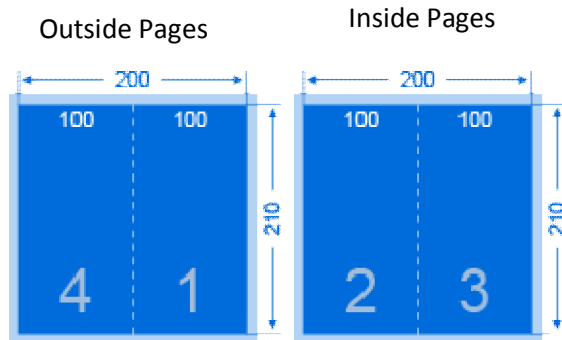

## **Folded Leaflet 210x100 4Page**

170gsm Single fold – Full colour CMYK

- Page size in mm
- Bleed of 2 mm has to be added
- 1 Number of pages

Format: 210 x 100 mm

Number of pages: 4 pages

pages:

Colour: 4/4-colour CMYK

Print data: Not less than 300 DPI as PDF, JPEG or TIFF in the CMYK colour range with the colour profile "ISO Coated v2 (Fogra 39 L)". Please do not use any spot colours or special colours.

We shall not be liable for errors in printing due to any other type of printing data.

Paper: 170 gsm glossy Create outlines around all fonts

Processing: Single fold

Quantity	210 x 100 mm 4 pages
500	£125.34
1,000	£147.49
2,500	£150.56
5,000	£233.49
7,500	£288.18
10,000	£343.15
12,500	£388.14
15,000	£427.55
20,000	£507.50