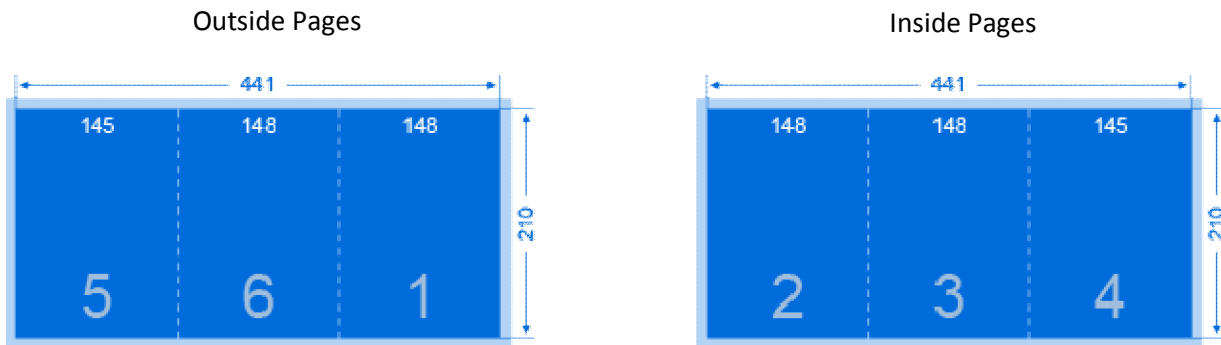

Folded Leaflet 148x210 6Page Portrait

170gsm Single fold – Full colour CMYK

- Page size in mm
- Bleed of 2 mm has to be added
- 1 Number of pages

Format: 100 x 210 mm Portrait
 Number of pages: 6 pages
 Colour: 4/4-colour CMYK
 Print data: Not less than 300 DPI as PDF, JPEG or TIFF in the CMYK colour range with the colour profile "ISO Coated v2 (Fogra 39 L)". Please do not use any spot colours or special colours.
 We shall not be liable for errors in printing due to any other type of printing data.
 Paper: 170 gsm glossy Create outlines around all fonts
 Processing: Single fold

Quantity	148x210 6page 170gsm
500	£188.15
1,000	£192.41
2,500	£253.46
5,000	£331.21
7,500	£457.82
10,000	£536.05
12,500	£624.83
15,000	£703.46
20,000	£872.71

Folded Leaflet 148x210 6Page Portrait Fact Sheet