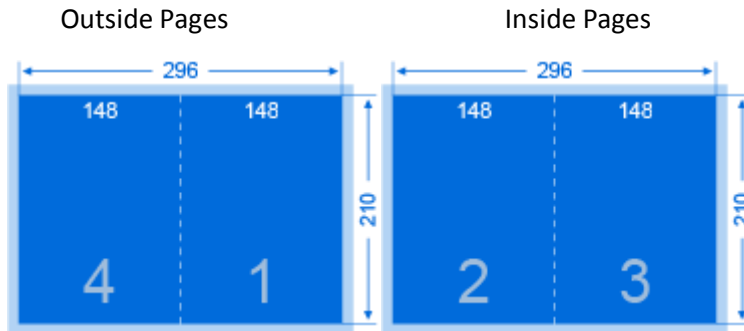

## **Folded Leaflet 148x210 4Page Portrait**

170gsm or 250gsm Single fold – Full colour CMYK

- Page size in mm
- Bleed of 2 mm has to be added
- 1 Number of pages

Format: 148 x 210 mm Portrait  
Number of pages: 4 pages  
pages:  
Colour: 4/4-colour CMYK  
Print data: Not less than 300 DPI as PDF, JPEG or TIFF in the CMYK colour range with the colour profile "ISO Coated v2 (Fogra 39 L)". Please do not use any spot colours or special colours.  
We shall not be liable for errors in printing due to any other type of printing data.  
Paper: 170 gsm or 250gsm glossy Create outlines around all fonts  
Processing: Single fold