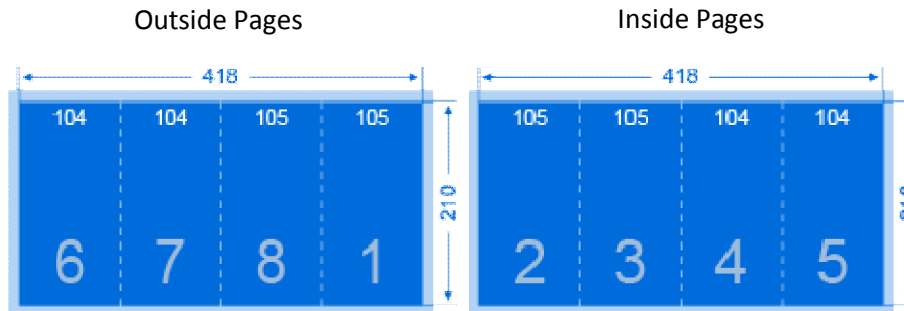

Folded Leaflet 105x297 Long Size Portrait 8Page

170gsm Single fold – Full colour CMYK

- Page size in mm
- Bleed of 2 mm has to be added
- 1 Number of pages

Format: 105 x 297 Long Size Portrait
 Number of pages: 8 pages
 Colour: 4/4-colour CMYK
 Print data: Not less than 300 DPI as PDF, JPEG or TIFF in the CMYK colour range with the colour profile "ISO Coated v2 (Fogra 39 L)". Please do not use any spot colours or special colours.
 We shall not be liable for errors in printing due to any other type of printing data.
 Paper: 170 gsm glossy Create outlines around all fonts
 Processing: Single fold

Quantity	105 x 297 Long Size 8 pages
500	£256.71
1,000	£278.14
2,500	£335.95
5,000	£437.84
7,500	£554.01
10,000	£666.40
12,500	£775.63
15,000	£883.02
20,000	£1,119.17

Folded Leaflet 105x297 8 page Long Size Page Fact Sheet