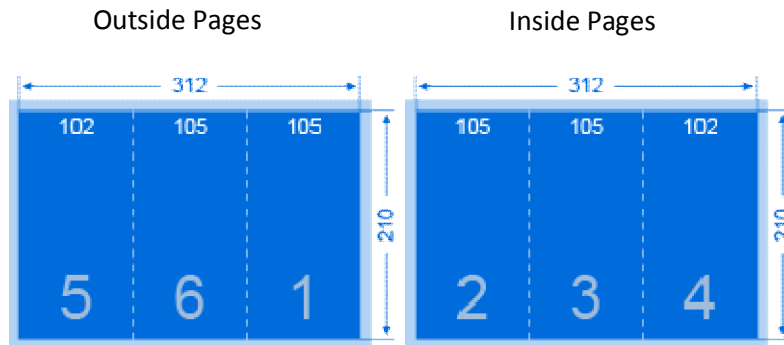

Folded Leaflet 105x297 Long Size Portrait 6Page

170gsm Single fold – Full colour CMYK

- Page size in mm
- Bleed of 2 mm has to be added
- Number of pages

Format: 105 x 297 Long Size Portrait

Number of pages: 6 pages

Colour: 4/4-colour CMYK

Print data: Not less than 300 DPI as PDF, JPEG or TIFF in the CMYK colour range with the colour profile "ISO Coated v2 (Fogra 39 L)". Please do not use any spot colours or special colours.

We shall not be liable for errors in printing due to any other type of printing data.

Paper: 170 gsm glossy Create outlines around all fonts

Processing: Single fold

Quantity	105 x 297 Long Size 6 pages
500	£214.30
1,000	£238.98
2,500	£283.08
5,000	£361.53
7,500	£460.47
10,000	£537.70
12,500	£620.94
15,000	£698.80
20,000	£856.60