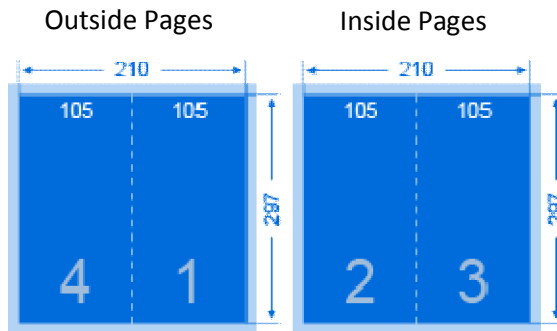

## **Folded Leaflet 105x297 Long Size Portrait 4 Page**

170gsm Single fold – Full colour CMYK

- Page size in mm
- Bleed of 2 mm has to be added
- Number of pages

Format: 105 x 297 Long Size Portrait  
 Number of pages: 4 pages  
 Colour: 4/4-colour CMYK  
 Print data: Not less than 300 DPI as PDF, JPEG or TIFF in the CMYK colour range with the colour profile "ISO Coated v2 (Fogra 39 L)". Please do not use any spot colours or special colours.  
 We shall not be liable for errors in printing due to any other type of printing data.  
 Paper: 170 gsm glossy Create outlines around all fonts  
 Processing: Single fold

Quantity	105 x 297 Long Size 4 pages
500	£172.60
1,000	£190.20
2,500	£226.80
5,000	£276.02
7,500	£344.17
10,000	£400.58
12,500	£457.47
15,000	£509.17
20,000	£603.07

**Folded Leaflet 105x297 Long Size 4 Page Fact Sheet**