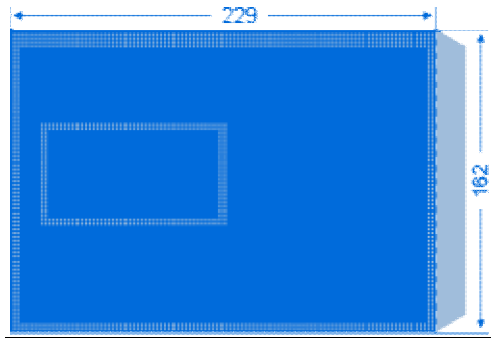

## C5 Envelope with window

■ Final size in mm

■ Margin

a 10mm margin which cannot have printing.

Quantity	ENVELOPE C5
500	£148.85
1000	£184.83
1500	£235.15
2000	£275.42
2500	£324.62
3000	£364.89

Format: 162 x 229 mm C5 with window on the left

Colour: 4/0-colour CMYK, Front page

Print Not less than 300 DPI as data:

PDF, JPEG or TIFF in the CMYK colour range with the colour profile "ISO Coated v2 (Fogra 39 L)". Please do not use any spot colours or special colours.

We shall not be liable for errors in printing due to any other type of printing data.

Paper: self-adhesive, white, printed blue inside