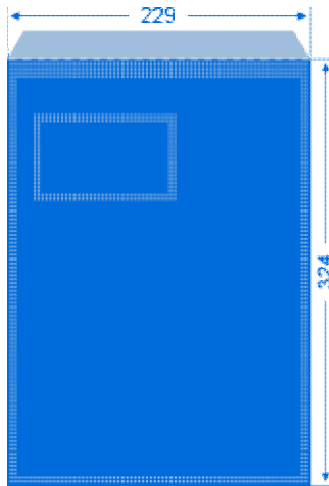

C4 Envelope with window

a 10mm margin which cannot have printing.

■ Final size in mm

■ Margin

Quantity	Envelope C4
500	£194.29
1000	£250.71
1500	£402.36
2000	£374.02
2500	£435.67
3000	£506.26

Format: 229 x 324 mm C4 with window

Colour: 4/0-colour CMYK, Front page

Print: Not less than 300 DPI as PDF,
 data: JPEG or TIFF in the CMYK
 colour range with the colour
 profile "ISO Coated v2 (Fogra
 39 L)". Please do not use any
 spot colours or special colours.
 We shall not be liable for
 errors in printing due to any
 other type of printing data.

Paper: self-adhesive, white, printed
 blue inside

C4 Envelope Fact Sheet