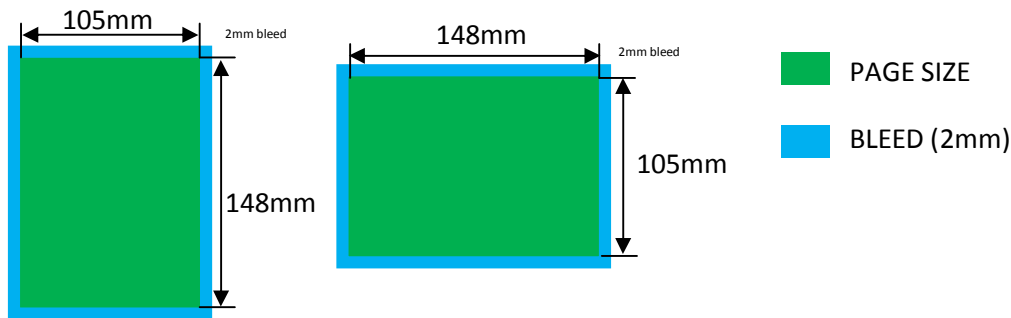

A6 LEAFLETS

Single or double sided – 135gsm, 170gsm or 250gsm - Full colour CMYK

Pages:	105 x 148 mm A6 size + 2mm bleed around document for trimming Single/Double-sided print
Colour:	4/4-colour CMYK
Print data:	Not less than 300 DPI as PDF, JPEG or TIFF in the CMYK colour range with the colour profile "ISO Coated v2 (Fogra 39 L)". Please do not use any spot colours or special colours. Create outlines on all fonts. We shall not be liable for errors in printing due to any other type of printing data.
Paper:	135gsm glossy – Good Quality 170gsm glossy – High Quality 250gsm glossy – Exceptional Quality
Cellophane Coating:	Selection
Processing:	Trimming

Quantity	Single Sided A6 135gsm	Double Sided A6 135gsm	Single Sided A6 170gsm	Double Sided A6 170gsm	Single Sided A6 250gsm	Double Sided A6 250gsm
500	£57.35	£71.75	£69.67	£84.08	£72.61	£87.05
1,000	£68.84	£80.50	£83.48	£97.17	£89.26	£105.95
2,500	£76.53	£90.20	£91.88	£100.55	£100.62	£113.36
5,000	£85.59	£106.20	£104.19	£113.80	£116.33	£131.06
7,500	£96.48	£114.64	£112.05	£125.22	£136.06	£158.39
10,000	£122.68	£139.88	£136.45	£151.64	£170.32	£187.73

A6 Leaflet Fact Sheet