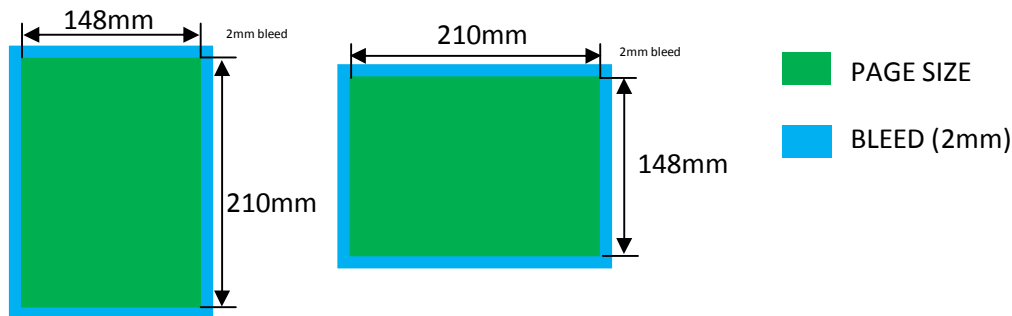

A5 LEAFLETS

Single or double sided – 135gsm, 170gsm or 250gsm - Full colour CMYK

Pages:	210 x 148 mm A5 size + 2mm bleed around document for trimming Single/Double-sided print
Colour:	4/4-colour CMYK
Print data:	Not less than 300 DPI as PDF, JPEG or TIFF in the CMYK colour range with the colour profile "ISO Coated v2 (Fogra 39 L)". Please do not use any spot colours or special colours. We shall not be liable for errors in printing due to any other type of printing data. Create outlines on all fonts.
Paper:	135gsm glossy – Good Quality 170gsm glossy – High Quality 250gsm glossy – Exceptional Quality
Cellophane Coating:	Selection
Processing:	Trimming

Quantity	Single Sided A5 135gsm	Double Sided A5 135gsm	Single Sided A5 170gsm	Double Sided A5 170gsm	Single Sided A5 250gsm	Double Sided A5 250gsm
500	£64.47	£77.74	£74.08	£87.29	£78.87	£91.95
1,000	£71.32	£89.72	£81.38	£98.57	£95.77	£108.69
2,500	£93.28	£102.37	£96.86	£116.00	£115.98	£128.22
5,000	£117.79	£132.40	£123.75	£155.00	£150.42	£182.77
7,500	£148.39	£173.68	£166.18	£196.46	£189.79	£220.39
10,000	£180.40	£212.65	£209.87	£247.12	£230.65	£273.31