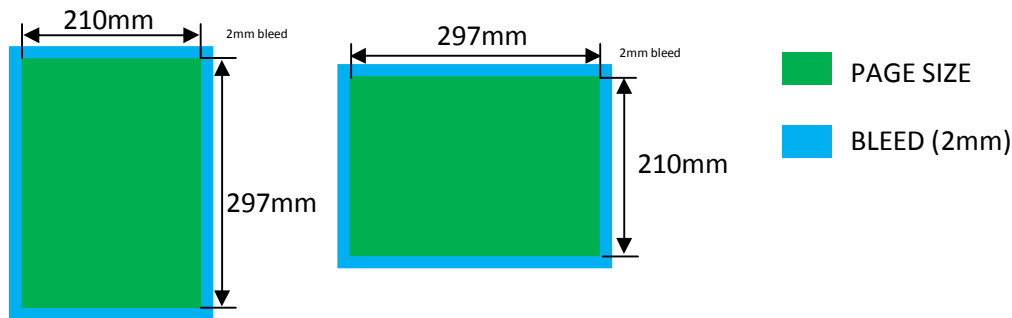

A4 LEAFLETS

Single or double sided – 135gsm, 170gsm or 250gsm - Full colour CMYK

Pages:	297 x 210 mm A4 size + 2mm bleed around document for trimming Single/Double-sided print
Colour:	4/4-colour CMYK
Print data:	Not less than 300 DPI as PDF, JPEG or TIFF in the CMYK colour range with the colour profile "ISO Coated v2 (Fogra 39 L)". Please do not use any spot colours or special colours. Create outlines on all fonts. We shall not be liable for errors in printing due to any other type of printing data.
Paper:	135gsm glossy – Good Quality 170gsm glossy – High Quality 250gsm glossy – Exceptional Quality
Cellophane Coating:	Selection
Processing:	Trimming

Quantity	Single Sided A4 135gsm	Double Sided A4 135gsm	Single Sided A4 170gsm	Double Sided A4 170gsm	Single Sided A4 250gsm	Double Sided A4 250gsm
500	£74.94	£92.96	£80.00	£97.03	£88.61	£110.74
1,000	£91.50	£110.44	£97.39	£115.33	£110.20	£133.28
2,500	£113.12	£133.00	£121.20	£141.18	£148.92	£165.05
5,000	£144.75	£173.40	£158.12	£186.78	£198.91	£223.03
7,500	£173.62	£203.80	£191.02	£220.02	£246.59	£269.39
10,000	£208.09	£238.20	£230.68	£260.79	£295.40	£334.34