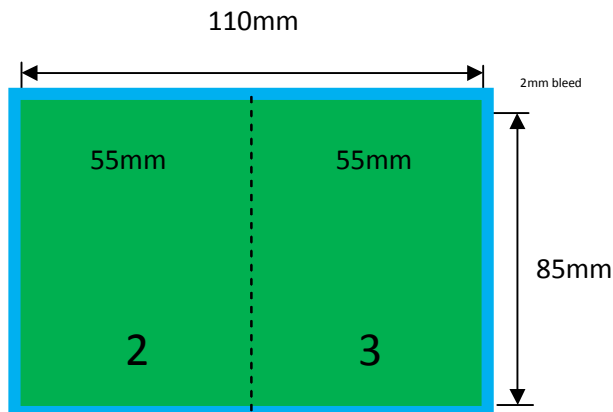

Appointment Cards Fact Sheet PORTRAIT

Appointment Cards available **Non laminate**, **Outside pages glossy**, **All pages laminate**

■ PAGE SIZE
■ BLEED (2mm)

Format: 55mm x 85 mm Standard portrait
 +2mm bleed for trimming
 Number of pages: 4 pages
 Colour: 4/4-colour CMYK
 Print data: Not less than 300 DPI as PDF, JPEG or TIFF in the CMYK colour range with the colour profile "ISO Coated v2 (Fogra 39 L)". Please do not use any spot colours or special colours. We shall not be liable for errors in printing due to any other type of printing data.
 Paper: 300 gsm glossy
 Cellophane **Non laminate**, **Outside pages glossy**,
 Coating: **All pages laminate**
 Processing: Trimming, grooving (plano)

Quantity	4PAGE APPOINTMENT BUSINESS CARD NONLAMINATED	4PAGE APPOINTMENT BUSINESS CARD OUTSIDE GLOSS	4PAGE APPOINTMENT BUSINESS CARD LAMINATED
250	£124.59	£138.73	£148.94
500	£146.63	£162.56	£175.58
1000	£171.63	£188.97	£204.00
2500	£225.38	£253.73	£279.95
5000	£299.52	£344.59	£372.17
7500	£392.55	£458.28	£503.45