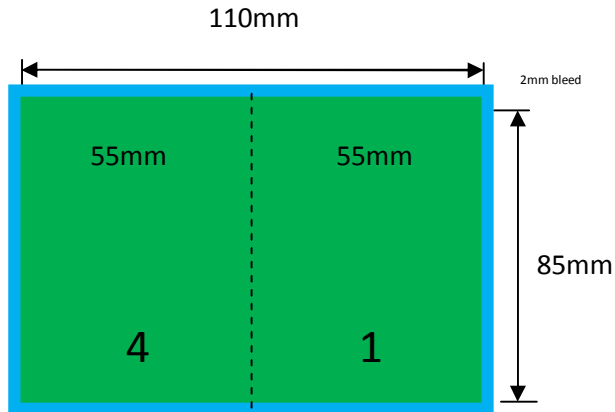

Appointment Cards Fact Sheet PORTRAIT

Appointment Cards available **Non laminate**, **Outside pages glossy**, **All pages laminate**

■ PAGE SIZE
■ BLEED (2mm)

Format: 55mm x 85 mm Standard portrait
 +2mm bleed for trimming
 Number of pages: 4 pages
 Colour: 4/4-colour CMYK
 Print data: Not less than 300 DPI as PDF, JPEG or TIFF in the CMYK colour range with the colour profile "ISO Coated v2 (Fogra 39 L)". Please do not use any spot colours or special colours. We shall not be liable for errors in printing due to any other type of printing data.
 Paper: 300 gsm glossy
 Cellophane **Non laminate**, **Outside pages glossy**,
 Coating: **All pages laminate**
 Processing: Trimming, grooving (plano)

Quantity	4PAGE APPOINTMENT BUSINESS CARD NONLAMINATED	4PAGE APPOINTMENT BUSINESS CARD OUTSIDE GLOSS	4PAGE APPOINTMENT BUSINESS CARD LAMINATED
250	£124.59	£138.73	£148.94
500	£146.63	£162.56	£175.58
1000	£171.63	£188.97	£204.00
2500	£225.38	£253.73	£279.95
5000	£299.52	£344.59	£372.17
7500	£392.55	£458.28	£503.45