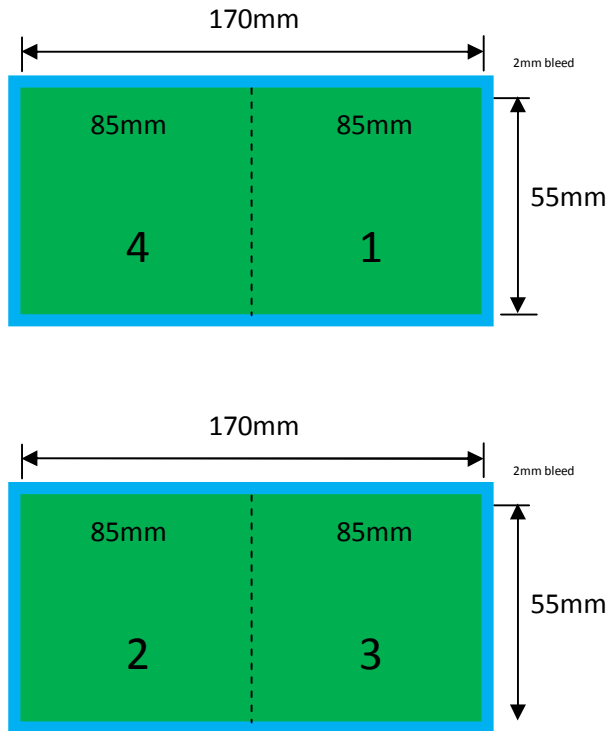

Appointment Cards Fact Sheet LANDSCAPE

Appointment Cards available **Non laminate**, **Outside pages glossy**, **All pages laminate**

■ PAGE SIZE
■ BLEED (2mm)

Format: 55mm x 85 mm Standard Landscape
 +2mm bleed for trimming
 Number of pages: 4 pages
 Colour: 4/4-colour CMYK
 Print data: Not less than 300 DPI as PDF, JPEG or TIFF in the CMYK colour range with the colour profile "ISO Coated v2 (Fogra 39 L)". Please do not use any spot colours or special colours. We shall not be liable for errors in printing due to any other type of printing data.
 Paper: 300 gsm glossy
 Cellophane **Non laminate**, **Outside pages glossy**,
 Coating: **All pages laminate**
 Processing: Trimming, grooving (plano)

Quantity	4PAGE APPOINTMENT BUSINESS CARD NONLAMINATED	4PAGE APPOINTMENT BUSINESS CARD OUTSIDE GLOSS	4PAGE APPOINTMENT BUSINESS CARD LAMINATED
250	£124.59	£138.73	£148.94
500	£146.63	£162.56	£175.58
1000	£171.63	£188.97	£204.00
2500	£225.38	£253.73	£279.95
5000	£299.52	£344.59	£372.17
7500	£392.55	£458.28	£503.45